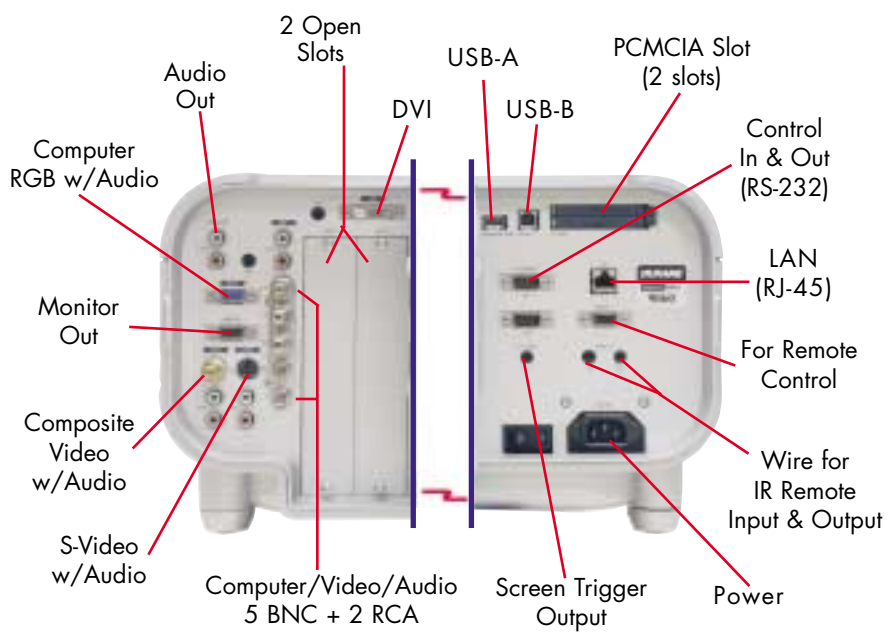

ImagePro 9060 Powerful LCD Projector

- Super 6000 lumen brightness
- XGA resolution (scales to UXGA)
- Boardroom, house of worship, auditorium or rental/stage event
- Complete set of features
- Power zoom and focus
- Separate, moveable lenses
- LAN, Wireless, and RS-232 operation
- 2 or 1 lamp operation

9060 DUKANE

ImagePro 9060

Powerful LCD projector

A new way of thinking about projection

The Dukane ImagePro 9060 is a projector that has the light output and functions for a superior installation or event. It has the very latest in image processing and enhancement technology to provide the perfect image in sharpness, color, and contrast.

With all possible interconnect features this projector can be installed and will operate almost anywhere. You can connect virtually any source and be assured an outstanding image. The projector can be controlled or monitored via a number of ways including over a local area network (LAN). It gives you the perfect presentation.

Key features:

- Super bright 6000 lumens
- XGA (Scaled UXGA)
- Great Computer and video images
- Choice of lenses with lens shift
- Keystone and off-center position correction
- Image enhancement and Faroudja DCDi™
- Wireless and LAN operation/networking
- Two PC MCIA slots for program memory
- Security locks and password protection
- Dual lamps with extended life options
- Screen trigger, monitor, and audio outputs